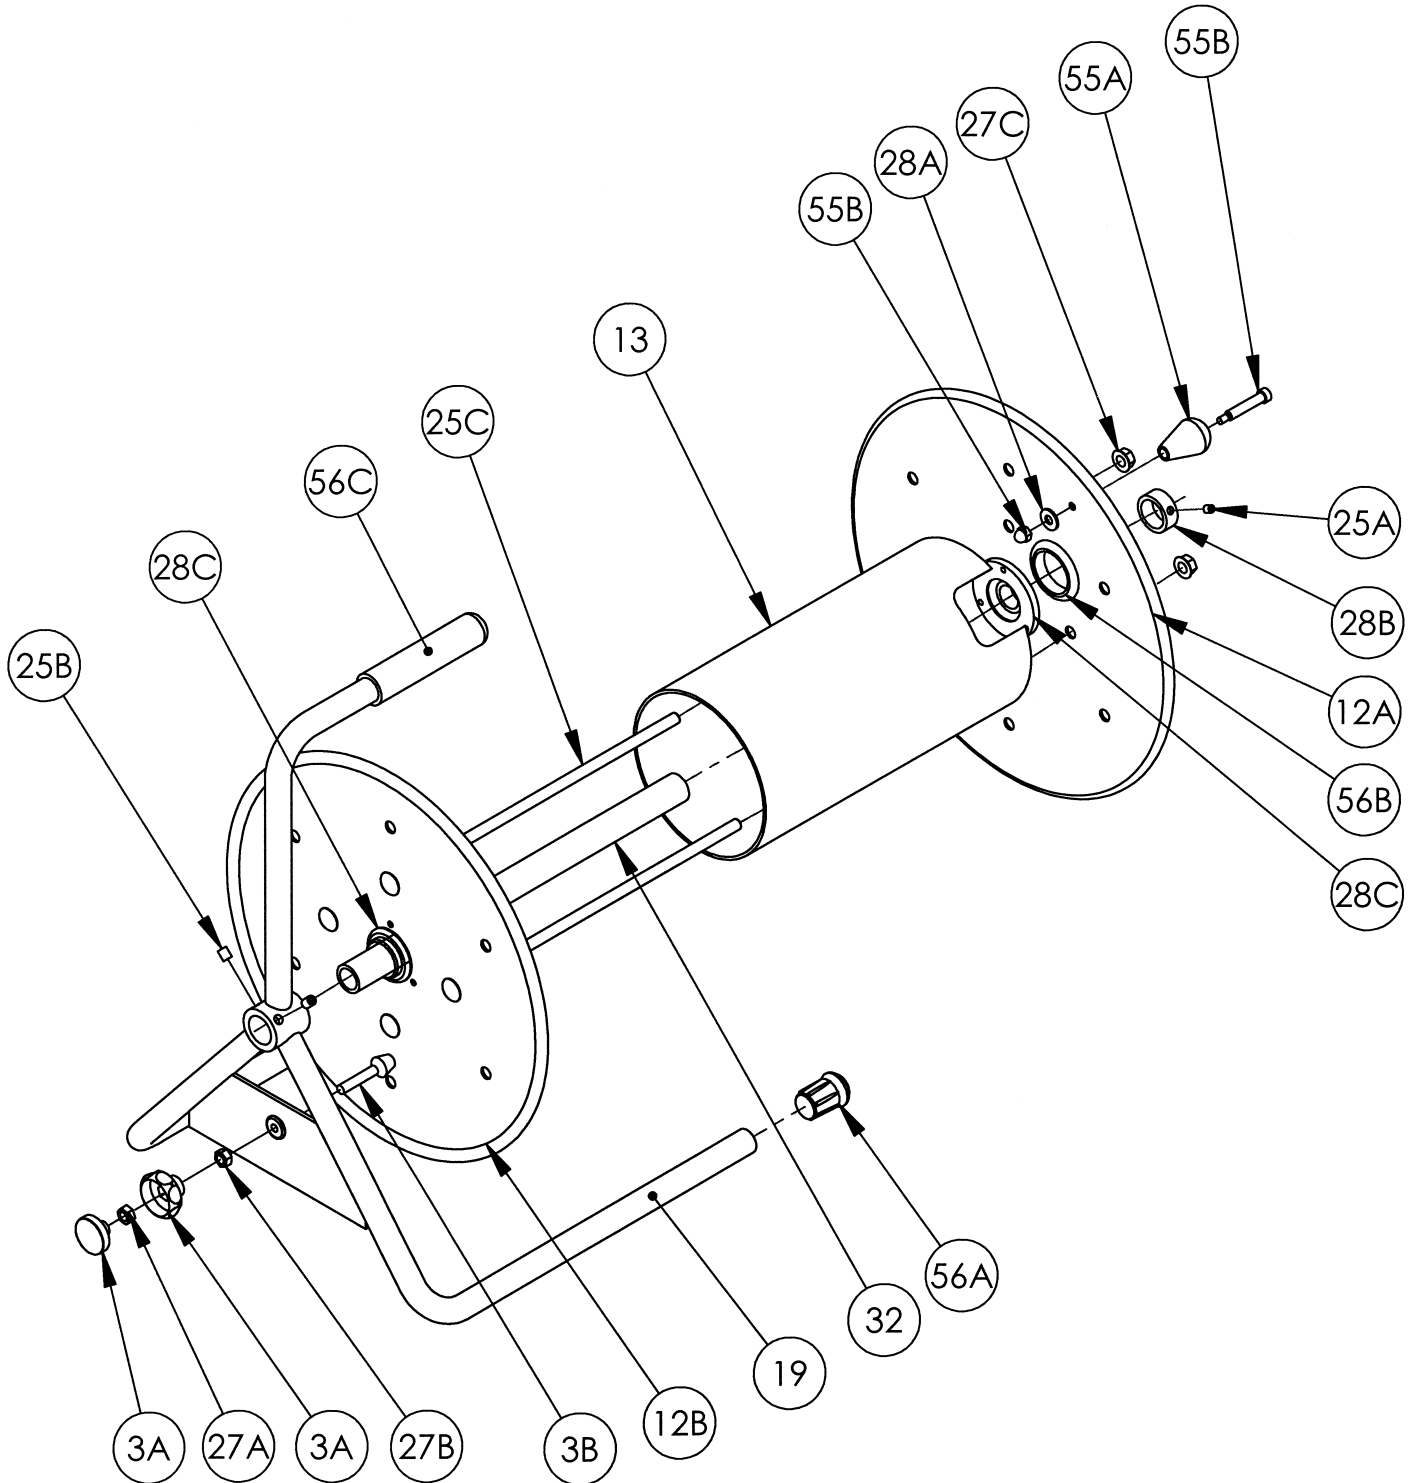

# Hannay Reels®

*The reel leader.*

ETS Co., Inc., 20 E. Winona Ave. Norwood, PA 19074  
Telephone 610-583-7657 • Toll free 1-877-824-7763  
FAX 610-583-5479  
Website: [http:// www.etsHoseReels.com](http://www.etsHoseReels.com)  
E-mail: [info@etshosereels.com](mailto:info@etshosereels.com)

## ISO 121

PARTS LIST  
MODEL C 20-14-16

**PARTS LIST**  
**ISO 121**  
**Model C 20-14-16**

When ordering parts  
**BE SURE TO SPECIFY COMPLETE MODEL NUMBER and SERIAL NUMBER OF REEL.**  
**USE PART NUMBER!**

<u>Item No.</u>	<u>Description</u>	<b><u>PART NUMBER</u></b>	<u>Quantity</u>
3A	Brake Knob.....	9949.0065	1
3B	Brake Pad w/ Stud .....	9949.0066	1
12A	Front Disc, 14" Diameter w/ Disc Washer & Bronze Bushing.....	9903.6011	1
12B	Back Disc, 14" Diameter w/ Disc Washer & Bronze Bushing .....	9903.6011	1
13	Drum, 6" Diameter .....	9905.7112	1
19	Frame Assembly.....Specify Model	9906.0900	1
25A	1/4"-20 x 5/16" Lg. Allen Set Screw .....	9958.0006	1
25B	5/16"-18 x 3/8" Lg. Allen Set Screw .....	9958.0007	2
25C	3/8"-16 Carriage Bolt w/ Nut .....	9904.0223	4
27A	5/16"-18 Hex Nut .....	9904.5100	1
27B	5/16"-18 Jam Nut .....	9958.0016	1
27C	3/8"-16 Spinlock Nut.....	9904.6200	4
28A	5/16" Flat Washer.....	9954.0006	1
28B	Collar w/ Set Screw.....	9914.0351	1
28C	Disc Washer w/ 1" I.D. Bronze Bushing.....	9965.0041	2
32	Hub, 1" O.D. Pipe.....	9955.0064	1
55A	Rewind Knob .....	9914.0565	1
55B	5/16" Shoulder Bolt w/ Nut.....	9914.0531	1
56A	Rubber Tip.....	9965.0058	2
56B	Rubber Grommet, 1-3/4" .....	9955.0030	1
56C	Rubber Hand Grip .....	9965.0057	1